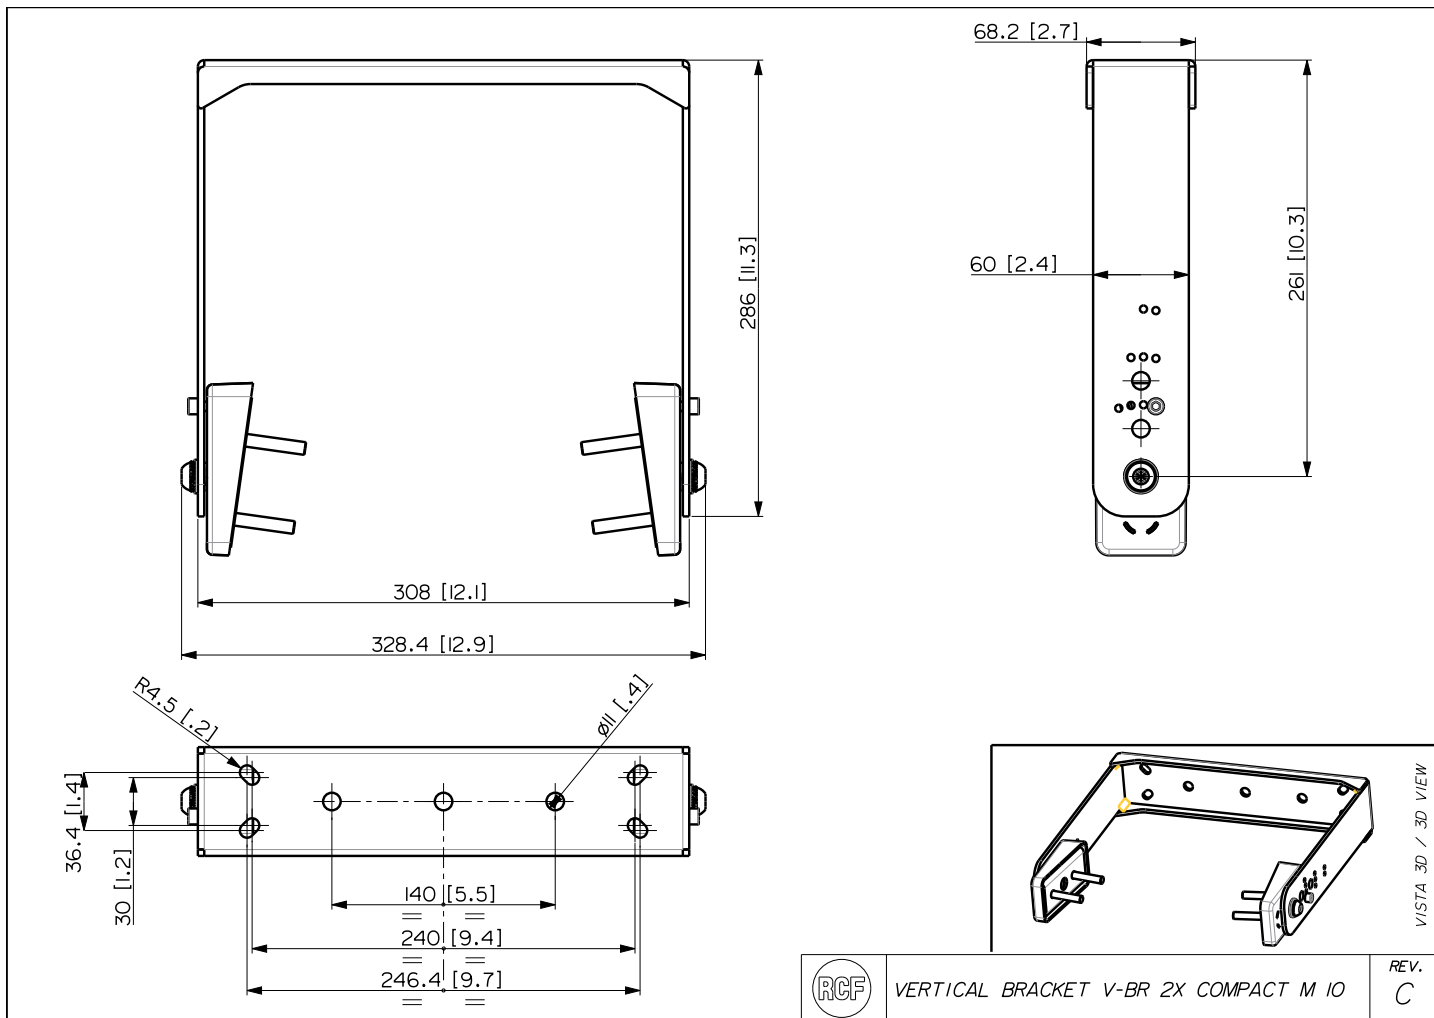

V-BR 2X COMPACT M 10

PAIR OF VERTICAL BRACKETS

DESCRIPTION

Pair of vertical brackets for COMPACT M 10 speakers wall mounting.

FEATURES

- COMPACT M SERIES approved original accessory.
- Safe and quick loudspeaker installation.
- Steel construction.
- Painted with scratch resistant paint, black RAL 9005,.

TECHNICAL SPECIFICATIONS

General specifications	Speaker orientation:	Vertical
	Compatible models:	COMPACT M 10
	Number of brackets:	2
Standard compliance	CE marking:	Yes
Physical specifications	Cabinet/Case Material:	Steel
	Color:	Black - RAL 9005
Size	Height:	286 mm / 11.26 inches
	Width:	328 mm / 12.91 inches
	Depth:	68 mm / 2.68 inches
	Weight:	4 kg / 8.82 lbs
Shipping informations	Package Height:	80 mm / 3.15 inches
	Package Width:	340 mm / 13.39 inches
	Package Depth:	290 mm / 11.42 inches
	Package Weight:	4.3 kg / 9.48 lbs

PART NUMBER

- **13360447**

V-BR 2X COMPACT M 10

Black - RAL 9005

EAN 8024530018306

VERTICAL BRACKET V-BR 2X COMPACT M IO

REV.
C